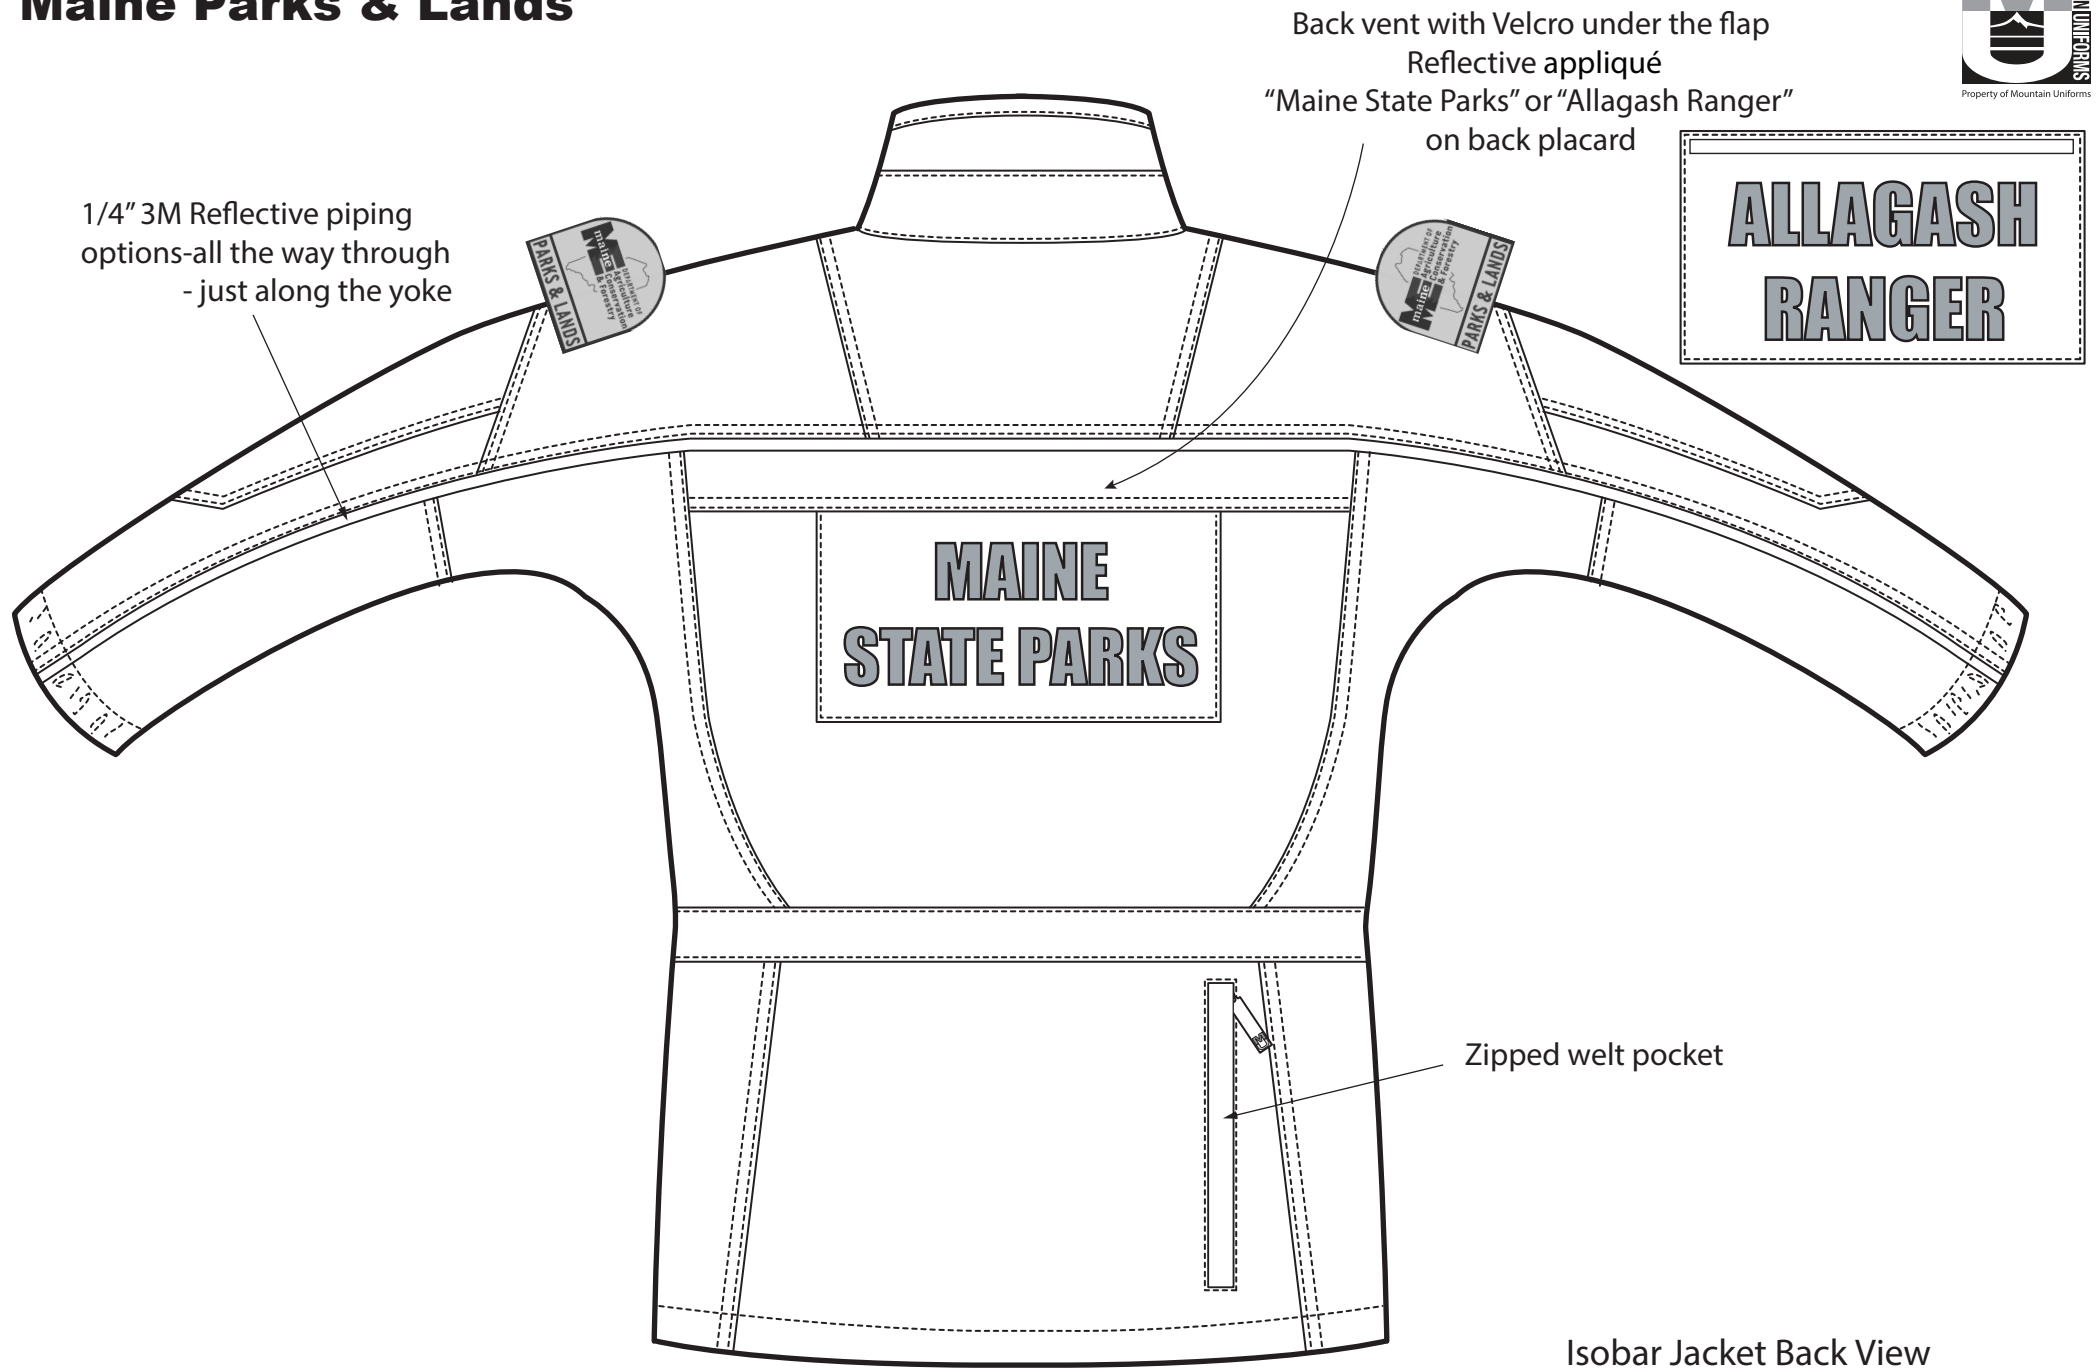

Maine Parks & Lands

Isobar Jacket Back View