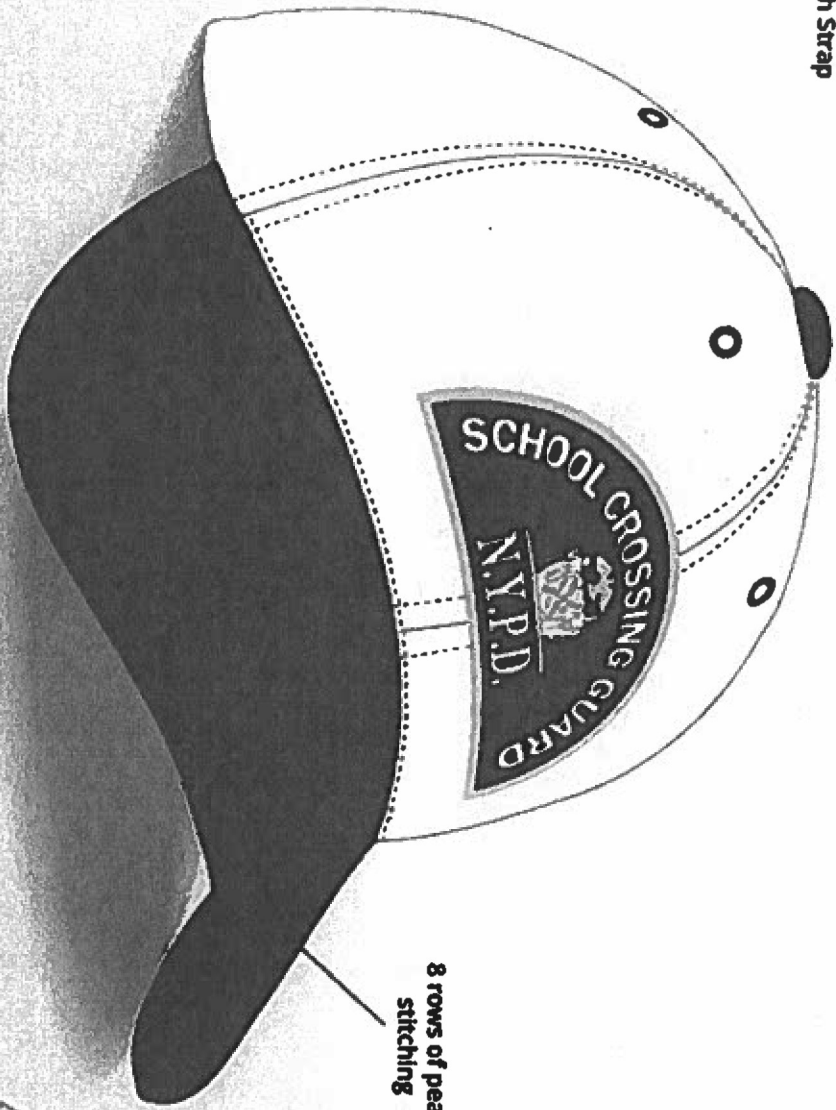

NYPD SPEC: 320
Revised 02/06/26

POLICE DEPARTMENT - CITY OF NEW YORK
POLICE EQUIPMENT SECTION

SCHOOL CROSSING GUARD BASEBALL CAP:

BASIC MATERIAL:

100% Cotton twill

COLOR:

White with NYPD blue visor (coloro.com code 134-20-03)

CROWN:

To six (6) embroidered eyelets, color to match visor

SWEATBAND:

Two ply cotton / cotton mesh sweatband

VISOR:

.075-inch-thick unbreakable shape retention visor. To have eight row visor stitching

ADJUSTABLE STRAP:

To have plastic snap adjustable closure to fit size $6\frac{7}{8}$ to $7\frac{3}{4}$

LETTERING:

The NYPD School Crossing Guard patch is to be directly embroidered on the front of the cap, white lettering, NYPD blue background with gold trim and logo.

STANDARD SAMPLE:

Fine Products style 6000T, unless otherwise specified, the cap shall be equal to the standard sample in all respects not specifically covered by this specification.

4199

Washed Heavy Cotton
Unstructured 6 Panel
with Profile Pre-Curved Peak
with Touch Strap