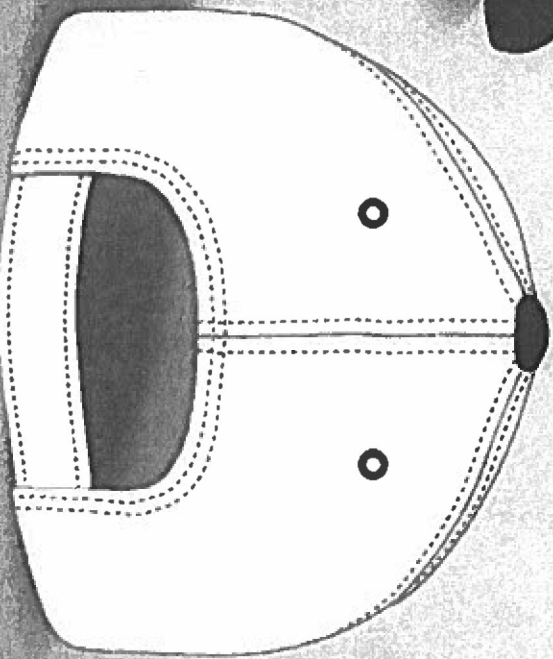

To have plastic snap adjustable closure to fit size $6\frac{7}{8}$ to $7\frac{3}{4}$

LETTERING:

The NYPD School Crossing Guard patch is to be directly embroidered on the front of the cap, white lettering, NYPD blue background with gold trim and logo.

STANDARD SAMPLE:

Fine Products style 6000T, unless otherwise specified, the cap shall be equal to the standard sample in all respects not specifically covered by this specification.

4199

Washed Heavy Cotton
Unstructured 6 Panel
with Profile Pre-Curved Peak
with Touch Strap

8 rows of peak stitching

REFERENCE ONLY
If logo size is not stated, please ask one of our team.
Colors may differ depending on screen settings.
Please provide PMS colors on order.